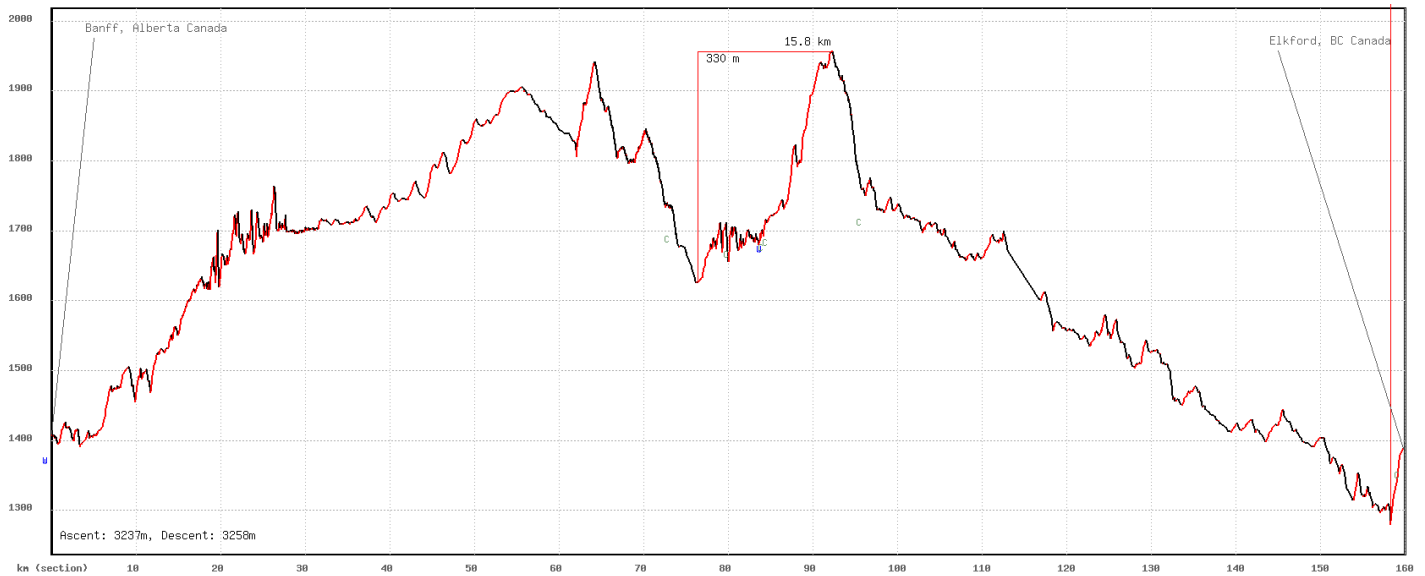

Tour Divide 0-160 km

Cue Sheet (km)

Total	Change	Dist	Turn	Type	Description
0	0	0	Start		
9.7	9.7	9.7	Left	TL	Goat Creek Trail
18	8.2	18	Right	TR	
18.3	0.4	18.3	Right	TR	
18.8	0.4	18.8	Right	TR	
21	2.2	21	Right	TR	
24	3	24	Right	TL	Do not cross Dam wall
27.8	3.8	27.8	Left	TL	Cross Dam Wall
28.4	0.6	28.4	Right	T	Smith Dorrien Trail - Stay right of road
31.7	3.3	31.7	Right	T	Join Road
62.1	30.4	62.1	Left	TL	
62.3	0.2	62.3	Right	TR	Follow Track
73.9	11.6	73.9	Left	T	Smith Dorrien Trail
76.8	2.9	76.8	Right	T	Kananaskis Lakes Trail
86.6	9.7	86.6	Left	TL	Elk Pass
88.7	2.1	88.7	Left	TL	
96.4	7.7	96.4	Left	T	Forest Tracks; check map
117.5	21.2	117.5	Keep Right	Y	
158.4	40.9	158.4	Right	TR	Koko claims