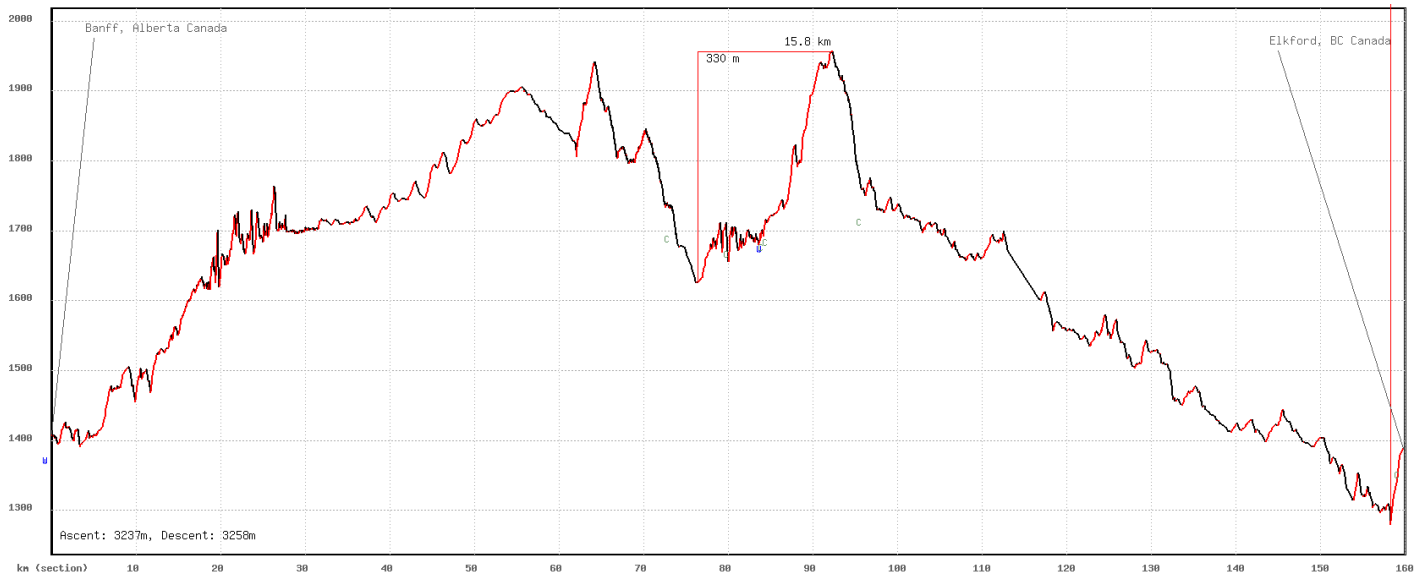

Tour Divide 0-160 km

Cue Sheet (km)					
Total	Change	Dist	Turn	Type	Description
0	0	0	Start		
9.7	9.7	9.7	Left	TL	Goat Creek Trail
18	8.2	18	Right	TR	
18.3	0.4	18.3	Right	TR	
18.8	0.4	18.8	Right	TR	
21	2.2	21	Right	TR	
24	3	24	Right	TL	Do not cross Dam wall
27.8	3.8	27.8	Left	TL	Cross Dam Wall
28.4	0.6	28.4	Right	T	Smith Dorrien Trail - Stay right of road
31.7	3.3	31.7	Right	T	Join Road
62.1	30.4	62.1	Left	TL	
62.3	0.2	62.3	Right	TR	Follow Track
73.9	11.6	73.9	Left	T	Smith Dorrien Trail
76.8	2.9	76.8	Right	T	Kananaskis Lakes Trail
86.6	9.7	86.6	Left	TL	Elk Pass
88.7	2.1	88.7	Left	TL	
96.4	7.7	96.4	Left	T	Forest Tracks; check map
117.5	21.2	117.5	Keep Right	Y	
158.4	40.9	158.4	Right	TR	Koko claims