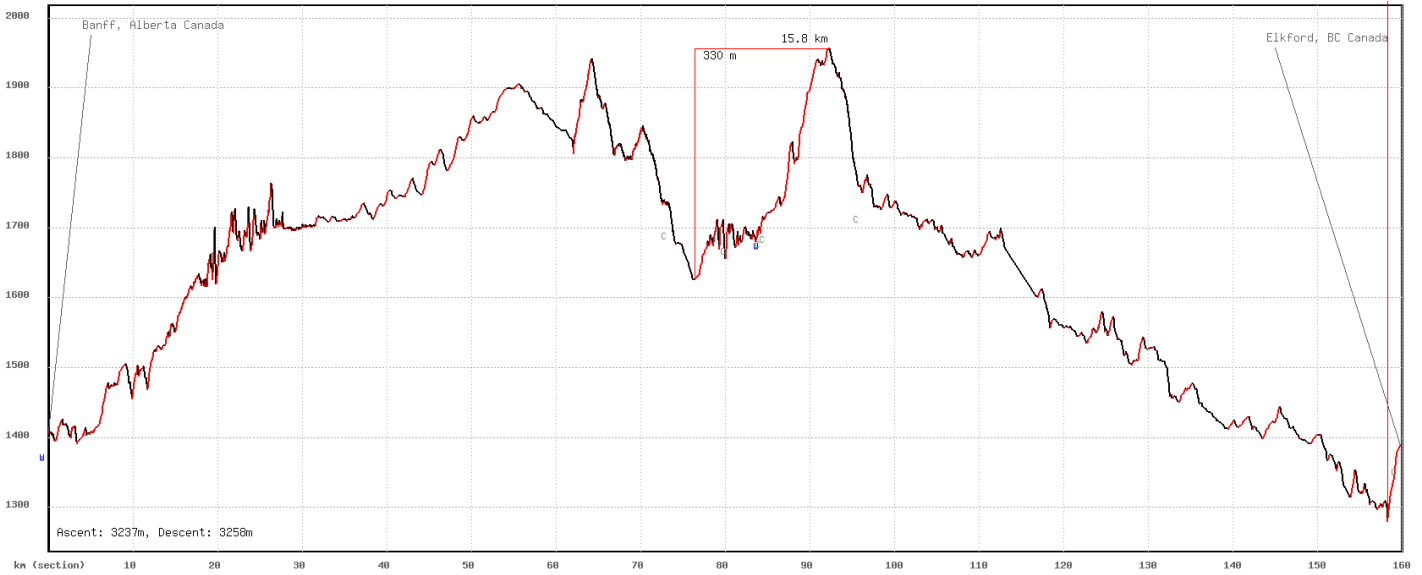

Tour Divide 0-160 km

Cue Sheet (km)

Total	Change	Dist	Turn	Type	Description
0	0	0	Start		
9.7	9.7	9.7	Left	TL	Goat Creek Trail
18	8.2	18	Right	TR	
18.3	0.4	18.3	Right	TR	
18.8	0.4	18.8	Right	TR	
21	2.2	21	Right	TR	
24	3	24	Right	TL	Do not cross Dam wall
27.8	3.8	27.8	Left	TL	Cross Dam Wall
28.4	0.6	28.4	Right	T	Smith Dorrien Trail - Stay right of road
31.7	3.3	31.7	Right	T	Join Road
62.1	30.4	62.1	Left	TL	
62.3	0.2	62.3	Right	TR	Follow Track
73.9	11.6	73.9	Left	T	Smith Dorrien Trail
76.8	2.9	76.8	Right	T	Kananaskis Lakes Trail
86.6	9.7	86.6	Left	TL	Elk Pass
88.7	2.1	88.7	Left	TL	
96.4	7.7	96.4	Left	T	Forest Tracks; check map
117.5	21.2	117.5	Keep Right	Y	
158.4	40.9	158.4	Right	TR	Koko claims